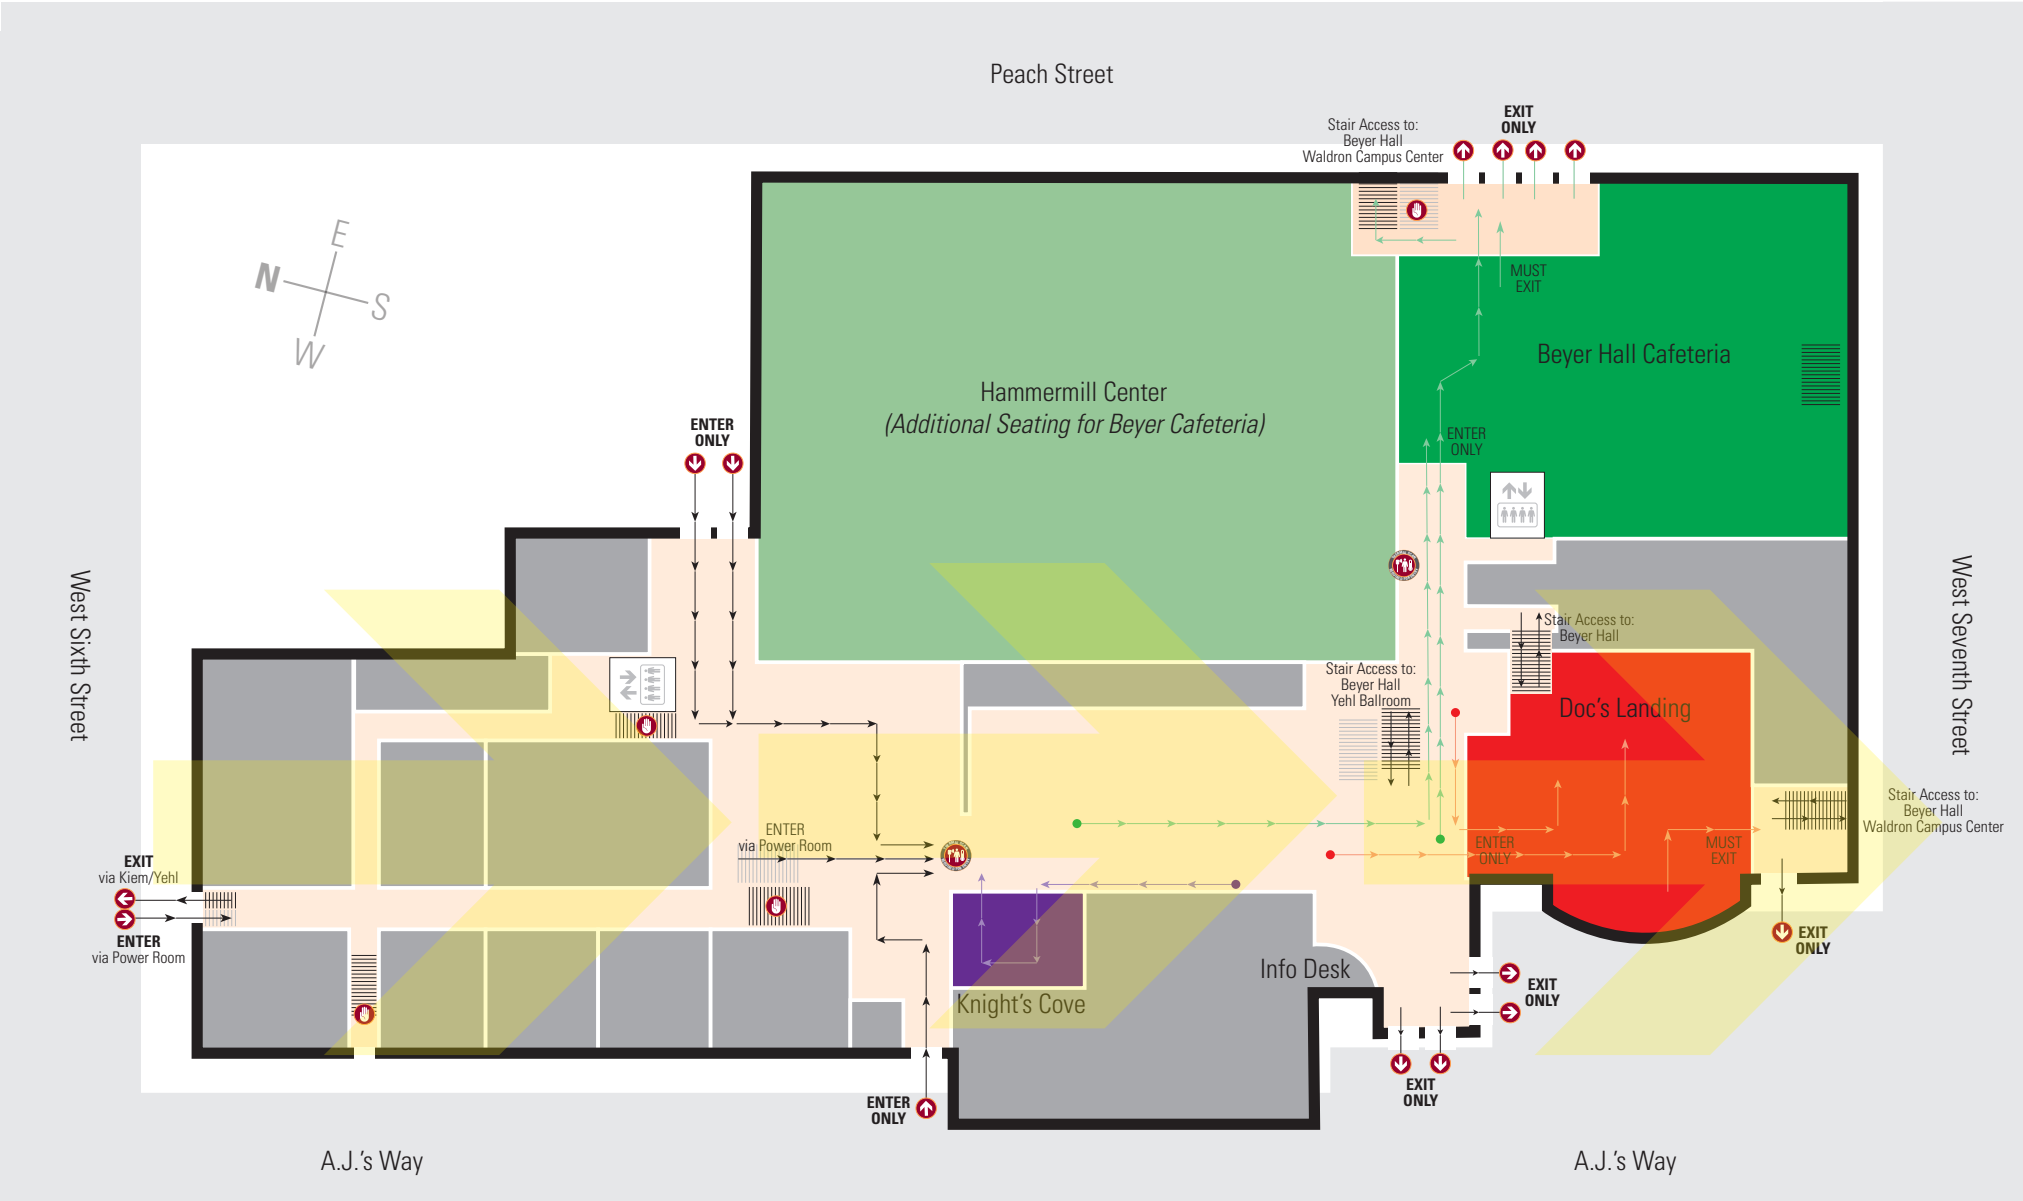

WALDRON CAMPUS CENTER

Traffic Flows North to South

DINE-IN

- Beyer Hall Cafeteria

TO-GO

- Knight's Cove
- Doc's Landing
- Beyer Hall Cafeteria

SEATING AREAS

- Hammermill Center (for Beyer Cafeteria)
- Club LaRiccia (for Beyer Cafeteria, Lower Level)
- Waldron Lounge (Second Floor)
- Waldron 219 (Second Floor)
- Yehl Alumni Ballroom (Second Floor)