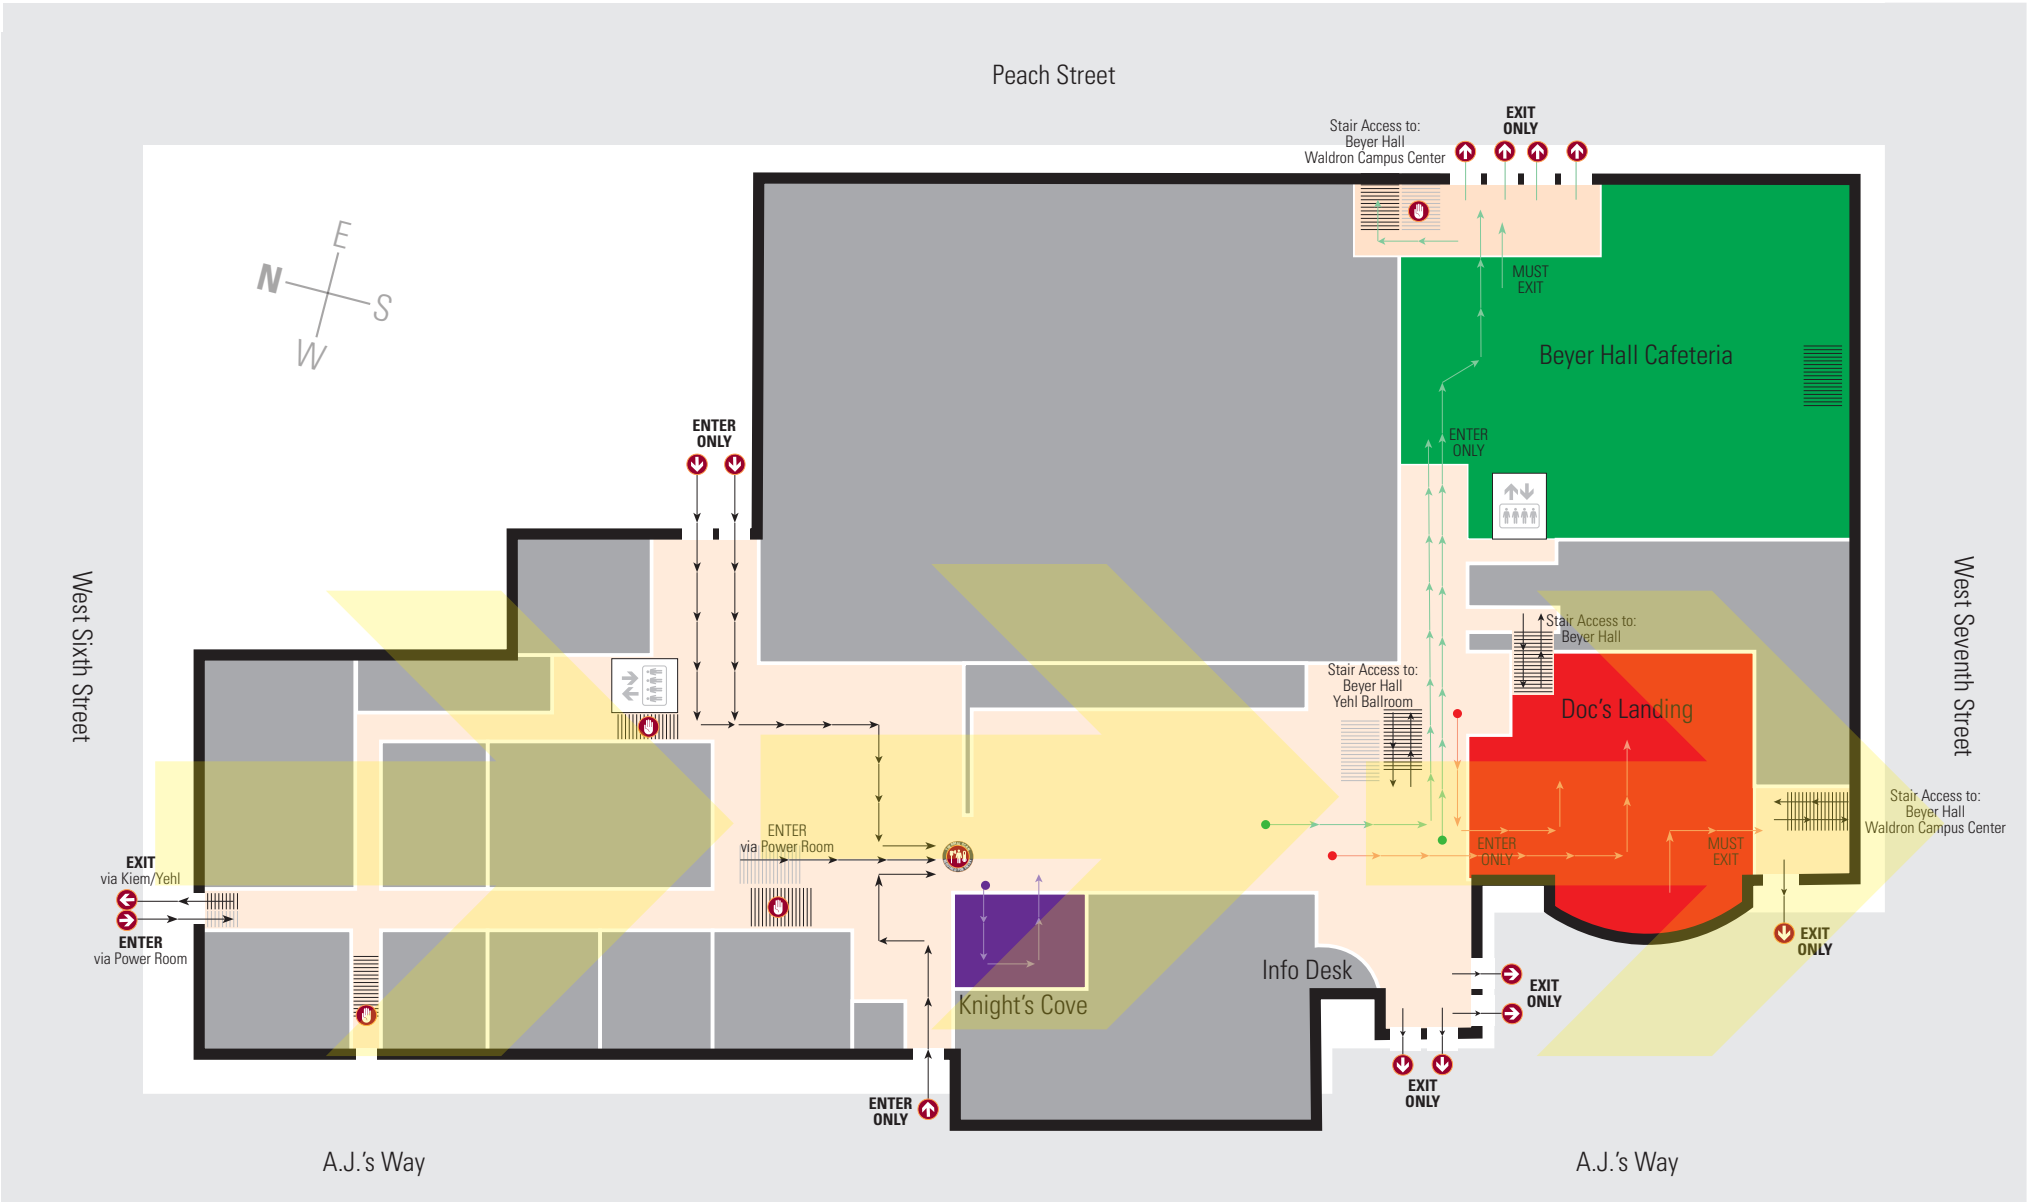

WALDRON CAMPUS CENTER - SPRING 2021

Traffic Flows North to South

DINE-IN

- Beyer Hall Cafeteria

TO-GO

- Knight's Cove
- Doc's Landing
- Beyer Hall Cafeteria

SEATING AREAS

- Hammermill Center (for Beyer Cafeteria)
- Club LaRiccica (for Beyer Cafeteria, Lower Level)
- Waldron Lounge (Second Floor)
- Waldron 219 (Second Floor)